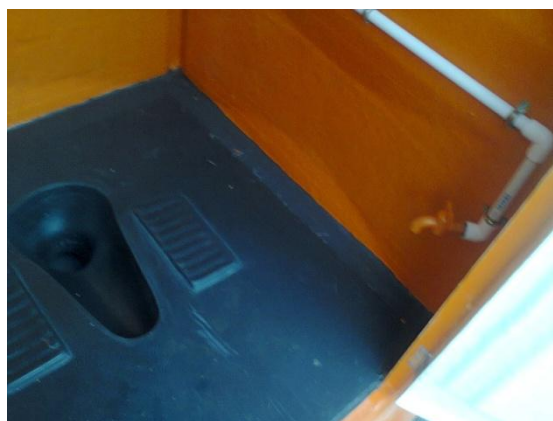

## 1) Economical worker toilets

Basic Toilet: 3ft x 3.5 ft x 7ft  
Indian Pan  
FRP Door  
MS Base Frame  
1 tap, 1 electrical connection  
**Rs.22, 800/-**

## 2) Medium range double colour toilets

Size : 3.5ft x 3.5ft x 8ft

Indian Pan & Western Pan

Electrical connection inside

Tap inside

MS Base Frame

Door

200 litres water tank

### **3) White Executive Toilets :**

Size : 4ft x 3.5ft x 8ft  
Indian Pan/ Western Pan  
Electrical connection inside  
Cloth Hanger  
Hand Shower  
Tap inside  
Door  
200 litres water tank  
**Rs.38, 500**